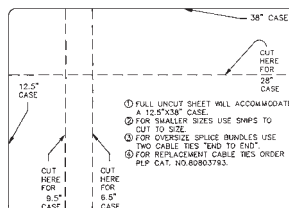

Universal Kit

Catalog Number	Description (quantity in box)
80006264	Universal BUNDLE-LOCK Kit (1)
80807120	BUNDLE-LOCK Kit for 4" x 25" Closures (25)
80807121	BUNDLE-LOCK Kit for 28" Closures (25)
80807122	BUNDLE-LOCK Kit for 38" Closures (25)