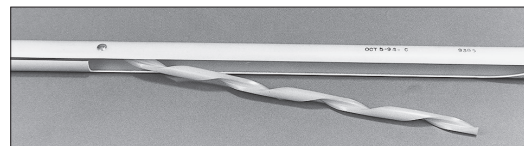

### Attachment Devices

Type	Abbreviation	Description
Cable Tie/Universal Cable Tie	CT	A positive locking device to deter vandalism. Recommended on Dead-End hardware that restricts the use of the LOOP LOCK® Pin.
LOOP LOCK® Pin (patented)	LLP	A unique, one-way method that applies through the marker's tube and loop of a GUY-GRIP® Dead-End. Once applied, the tube is "locked" onto the Dead-End and cannot be removed easily by vandals. Removal and reinstallation of the marker by authorized personnel is possible with a new pin, which can be supplied separately.
Integral Helical Pigtail - Used in conjunction with Short Lock Strap or Cable Tie	PT	Attached to the inside of the marker tube and wraps on to secure to the strand. Generally fits a strand range of 3/16" – 1/2" diameters and provides a unique one-way slip down motion for ease of installation. The installed pigtail resists upward movement. The pigtail is made from specially formulated material designed to provide high strength, tear resistance, and no corrosion.
Stainless Steel Clamp	SC	The stainless steel clamp is riveted to one end of the guy marker. The clamp's position gives linemen an option to install the guy marker with the clamp on top or bottom of the tube. The stainless steel clamp quickly and easily secures the guy marker to down-guy wire by tightening the 9/16" bolt, included in the clamp assembly. This guy marker features a collapsible profile that wraps on itself when installed on down-guy wire.
Short Lock Strap	SLS	The Short Lock Strap is used with the pigtail device and helps deter vandalism.
Cable Tie	CT	The Cable Tie is supplied as an alternative to the Short Lock Strap where hardware restricts its application.

Universal Cable Tie

LOOP LOCK® Pin

Stainless Steel Clamp

Short Lock Strap

Cable Tie Attachment

Integral Helical Pigtail