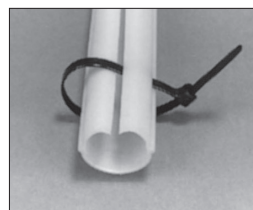

### Attachment Devices

Type	Abbreviation	Description
Cable Tie/Universal Cable Tie	CT	A positive locking device to deter vandalism. Recommended on Dead-End hardware that restricts the use of the LOOP LOCK® Pin.
LOOP LOCK® Pin (patented)	LLP	A unique, one-way method that applies through the marker's tube and loop of a GUY-GRIP® Dead-End. Once applied, the tube is "locked" onto the Dead-End and cannot be removed easily by vandals. Removal and reinstallation of the marker by authorized personnel is possible with a new pin, which can be supplied separately.
Integral Helical Pigtail - Used in conjunction with Short Lock Strap or Cable Tie	PT	Attached to the inside of the marker tube and wraps on to secure to the strand. Generally fits a strand range of 3/16" – 1/2" diameters and provides a unique one-way slip down motion for ease of installation. The installed pigtail resists upward movement. The pigtail is made from specially formulated material designed to provide high strength, tear resistance, and no corrosion.
Stainless Steel Clamp	SC	The stainless steel clamp is riveted to one end of the guy marker. The clamp's position gives linemen an option to install the guy marker with the clamp on top or bottom of the tube. The stainless steel clamp quickly and easily secures the guy marker to down-guy wire by tightening the 9/16" bolt, included in the clamp assembly. This guy marker features a collapsible profile that wraps on itself when installed on down-guy wire.
Short Lock Strap	SLS	The Short Lock Strap is used with the pigtail device and helps deter vandalism.
Cable Tie	CT	The Cable Tie is supplied as an alternative to the Short Lock Strap where hardware restricts its application.

Universal Cable Tie

LOOP LOCK® Pin

Stainless Steel Clamp

Short Lock Strap

Cable Tie Attachment

Integral Helical Pigtail