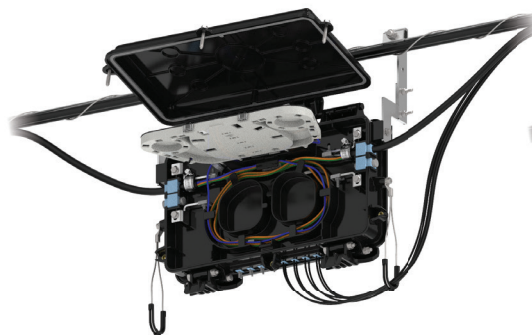

Section 5

Drop Chamber Adapter Type (Select 1)	
N	NONE
1 	Simplex SC/APC
2 	Simplex SC/UPC
3 	Duplex LC/APC
4 	Duplex LC/UPC

Section 6

Drop Chamber Adapter Quantity
0 to 16

Accessories

Catalog No.	Description
8004121	COYOTE ATC Aerial Mounting Bracket - ADSS Applications

COYOTE ATC Splice Chamber

COYOTE ATC Drop Chamber