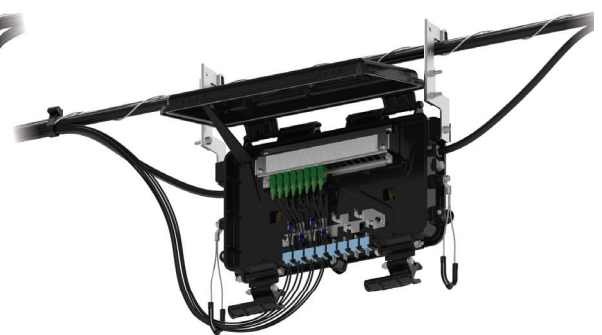

Section 5

Drop Chamber Adapter Type (Select 1)	
N	NONE
1 	Simplex SC/APC
2 	Simplex SC/UPC
3 	Duplex LC/APC
4 	Duplex LC/UPC

Section 6

Drop Chamber Adapter Quantity
0 to 16

Accessories

Catalog No.	Description
8004121	COYOTE ATC Aerial Mounting Bracket - ADSS Applications

COYOTE ATC Splice Chamber

COYOTE ATC Drop Chamber