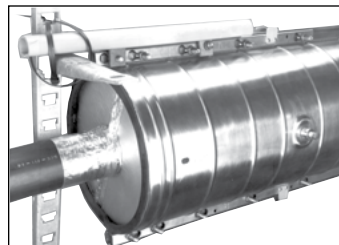

ARMADILLO Coupling

The ARMADILLO Coupling allows the joining of two 6.5" or 9.5" ARMADILLO Stainless shell kits end to end. The result is an increased cable opening area for special applications or for cable repair applications. Any length combination of 6.5" or 9.5" shells may be joined, but it is recommended that no more than two shell kits be joined.

The ARMADILLO Coupling uses the standard torque bars that come with the shell kits to be joined. Pre-cut and punched LOCK-TAPE™ Sealant gaskets are applied to all mating surfaces of the ARMADILLO Coupling halves.

Catalog Number	Description (mm)	Standard Carton Qty.
8003089	6.5" (165) ARMADILLO Coupling Kit	1 Per Carton
8003031	9.5" (241) ARMADILLO Coupling Kit	1 Per Carton

ARMADILLO Manhole Support

ARMADILLO Manhole Supports are generally used in manhole applications where there is no cable present at one end of the shell or when the cables are inadequate in size for proper support.

- Effective yet inexpensive.
- Made from durable plastic.
- V-Notched for easy application over the shell flange.

Note: Tie Wraps are not included. Each kit contains two supports. NOT recommended for filled closures