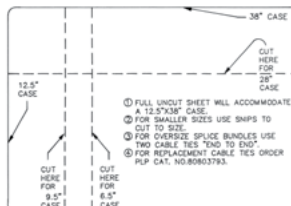

Universal Kit

Catalog Number	Description (quantity in box)
80006264	Universal BUNDLE-LOCK Kit (1)
80807120	BUNDLE-LOCK Kit for 4" x 25" Closures (25)
80807121	BUNDLE-LOCK Kit for 28" Closures (25)
80807122	BUNDLE-LOCK Kit for 38" Closures (25)