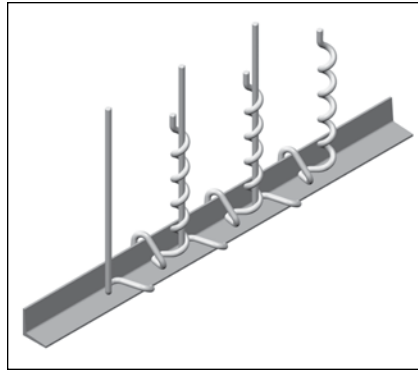

BIRD PERCH DETERRENT™

NOMENCLATURE

BIRD PERCH DETERRENT

Crossarm

Angle

Spacing: Approximately 8" between deterrent uprights

Color: Gray or yellow

Material: Outdoor grade polyvinyl chloride (PVC)

Thermal Rating: 125°C Continuous

GENERAL RECOMMENDATIONS

The BIRD PERCH DETERRENT (BPD) is designed to restrict an area on a structure where large birds can perch. In a Distribution Environment, the BPD can prevent electrocution due to incidental avian contact. In a transmission setting, fouling of key equipment can be stopped. It provides an economical means of reducing line outages while being easily installed.

The BIRD PERCH DETERRENT is lightweight, offers little wind resistance and is easily and quickly installed by hand or by hot stick. The BIRD PERCH DETERRENT will remain in its applied location and will not move along the crossarm due to Aeolian vibration or other conditions.