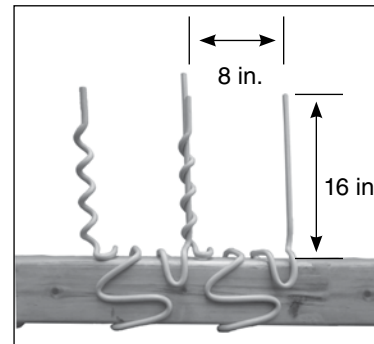

BIRD PERCH DETERRENT™

NOMENCLATURE

BIRD PERCH DETERRENT

Crossarm

Angle

Spacing: Approximately 8" between deterrent uprights

Color: Gray or yellow

Material: Outdoor grade polyvinyl chloride (PVC)

Thermal Rating: 125°C Continuous

GENERAL RECOMMENDATIONS

The BIRD PERCH DETERRENT (BPD) is designed to restrict an area on a structure where large birds can perch. In a Distribution Environment, the BPD can prevent electrocution due to incidental avian contact. In a transmission setting, fouling of key equipment can be stopped. It provides an economical means of reducing line outages while being easily installed.

The BIRD PERCH DETERRENT is lightweight, offers little wind resistance and is easily and quickly installed by hand or by hot stick. The BIRD PERCH DETERRENT will remain in its applied location and will not move along the crossarm due to Aeolian vibration or other conditions.

Catalog Number	Description	Crossarm/Angle Dimensions (W x H)	Carton Qty
BPD-XARM	BIRD PERCH DETERRENT Crossarm	3.25" x 4.25" (8.3 x 10.8 cm)	16
BPD-A22	BIRD PERCH DETERRENT Angle	2" x 2" (5.0 x 5.0 cm)	24
BPD-IA22	BIRD PERCH DETERRENT Inverted Angle	2" x 2" (5.0 x 5.0 cm)	24
BPD-A25	BIRD PERCH DETERRENT Angle	2.5" x 2.5" (6.3 x 6.3 cm)	24
BPD-IA25	BIRD PERCH DETERRENT Inverted Angle	2.5" x 2.5" (6.3 x 6.3 cm)	24
BPD-A225	BIRD PERCH DETERRENT Angle	2" x 2.5" (5.0 x 6.3 cm)	24
BPD-IA225	BIRD PERCH DETERRENT Inverted Angle	2" x 2.5" (5.0 x 6.3 cm)	24
BPD-W6I	BIRD PERCH DETERRENT I-Beam	6" x 6" (15.2 x 15.2 cm)	16
BPD-W10I	BIRD PERCH DETERRENT I-Beam	10" x 10" (25.4 x 25.4 cm)	16
BPD-HD64	BIRD PERCH DETERRENT Heavy Duty Crossarm	6" x 4" (15.2 x 10.2 cm)	16
BPD-HD55	BIRD PERCH DETERRENT Heavy Duty Crossarm	5" x 5" (12.7 x 12.7 cm)	16
BPD-DAVIT	BIRD PERCH DETERRENT Davit Arm	Universal	24
BPD-HD3585	BIRD PERCH DETERRENT Heavy Duty Crossarm	3-1/2" x 8-1/2" (8.8 x 8.8 cm)	16
BPD-HD5777	BIRD PERCH DETERRENT Heavy Duty Crossarm	5-3/4" x 7-3/4" (14.6 x 14.6 cm)	16