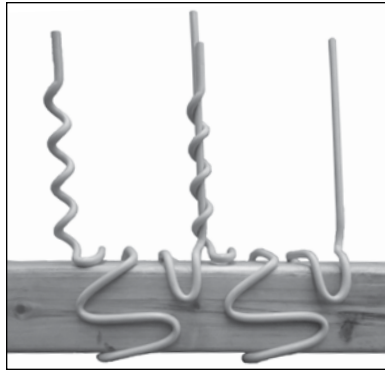

BIRD PERCH DETERRENT™

NOMENCLATURE

BIRD PERCH DETERRENT

Crossarm

Angle

Spacing: Approximately 8" between deterrent uprights

Color: Gray or yellow

Material: Outdoor grade polyvinyl chloride (PVC)

Thermal Rating: 125°C Continuous

GENERAL RECOMMENDATIONS

The BIRD PERCH DETERRENT (BPD) is designed to restrict an area on a structure where large birds can perch. In a Distribution Environment, the BPD can prevent electrocution due to incidental avian contact. In a transmission setting, fouling of key equipment can be stopped. It provides an economical means of reducing line outages while being easily installed.

The BIRD PERCH DETERRENT is lightweight, offers little wind resistance and is easily and quickly installed by hand or by hot stick. The BIRD PERCH DETERRENT will remain in its applied location and will not move along the crossarm due to Aeolian vibration or other conditions.

Materials: The BIRD PERCH DETERRENT is manufactured from outdoor grade polyvinyl chloride (PVC) possessing excellent chemical and strength properties and will retain good physical characteristics within a range of extreme temperatures. Industrial fumes and salt water won't degrade the properties of rigid PVC.