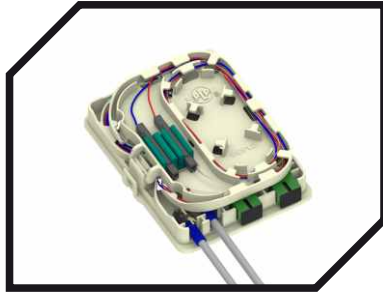

# COYOTE® FTP FIBER-OPTIC TERMINAL POINT

COMMUNICATIONS ENERGY SPECIAL INDUSTRIES SOLAR

**COYOTE®**  
FIBER OPTICS

Manufactured in South Africa

FTP w / SC-APC Adapters

Drop Cable Connection

Drop Cable Connection

Fiber-Optic connection point between the Drop Cable and the Cable Adapters

### Description

PLP Fiber-Optic Terminal Point -FTP is a compact wall organizer for protecting and accommodating internal fiber optic splices in homes, offices or apartments .

The FTP is easily installed on walls without the use of special tools, The Coyote FTP solution is manufactured in accordance with ISO 9001:2015 Quality Procedures to ensure excellent quality and is backed by the unparalleled customer and field experience carried by PLP since 1947.

### Characteristics

- Allows accommodation of (2) adapters for subscriber output and (5) drop wire inputs.
- Tray allows (2) splicing by (mechanical or fusion.)
- Designed for pre-connectorized system to store fiber jumper.
- Fiber inputs ports through the back of the base.
- Compact size: H=108mm  
L = 80 mm x P = 28 mm.
- Colours: white and grey (other colors available at special request. MOQ's apply)
- Can be easily installed on any flat vertical wall.
- The tray design allows for perfect routing and control of fibers.