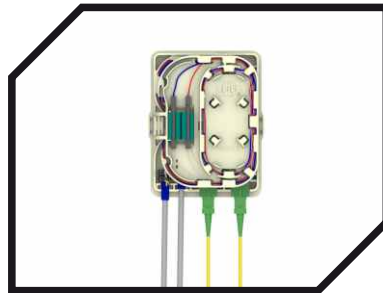

# COYOTE® FTP FIBER-OPTIC TERMINAL POINT

COMMUNICATIONS ENERGY SPECIAL INDUSTRIES SOLAR

**COYOTE®**  
FIBER OPTICS

Manufactured in South Africa

FTP w / SC-APC Adapters

Drop Cable Connection

Drop Cable Connection

Fiber-Optic connection point between the Drop Cable and the Cable Adapters

### Characteristics

- Allows accommodation of (2) adapters for subscriber output and (5) drop wire inputs.
- Tray allows (2) splicing by (mechanical or fusion.)
- Designed for pre-connectorized system to store fiber jumper.
- Fiber inputs ports through the back of the base.
- Compact size: H=108mm  
L = 80 mm x P = 28 mm.
- Colours: white and grey (other colors available at special request. MOQ's apply)
- Can be easily installed on any flat vertical wall.
- The tray design allows for perfect routing and control of fibers.