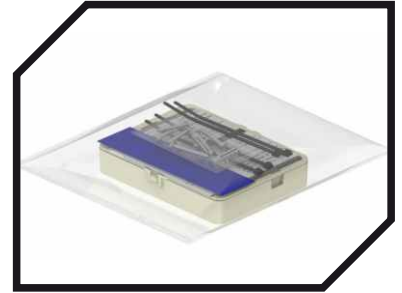

Components and Packing

1. 1 - Lid
2. 2 - Base with splice tray and support block for
   - Splice protectors/ Mechanical splice
3. 3 - Felt (Optional)
4. 4 - Plastic cable ties
5. 5 - Wall mounting screws and wall plugs
6. 6 - Installation manual (QR code downloadable)

Catalog No.	Colour	Description
FTP-White	White	Fiber-Optic Terminal Point
FTP-Beige	Beige	Fiber-Optic Terminal Point
FTP-Grey	Grey	Fiber-Optic Terminal Point