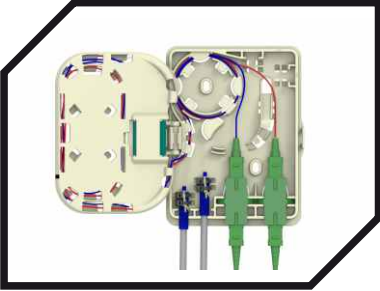

# COYOTE® FTP FIBER-OPTIC TERMINAL POINT

COMMUNICATIONS ENERGY SPECIAL INDUSTRIES SOLAR

**COYOTE®**  
FIBER OPTICS

Manufactured in South Africa

FTP w / SC-APC Adapters

Drop Cable Connection

Drop Cable Connection

Fiber-Optic connection point between the Drop Cable and the Cable Adapters

### Characteristics

- Allows accommodation of (2) adapters for subscriber output and (5) drop wire inputs.
- Tray allows (2) splicing by (mechanical or fusion.)
- Designed for pre-connectorized system to store fiber jumper.
- Fiber inputs ports through the back of the base.
- Compact size: H=108mm  
L = 80 mm x P = 28 mm.
- Colours: white and grey (other colors available at special request. MOQ's apply)
- Can be easily installed on any flat vertical wall.
- The tray design allows for perfect routing and control of fibers.