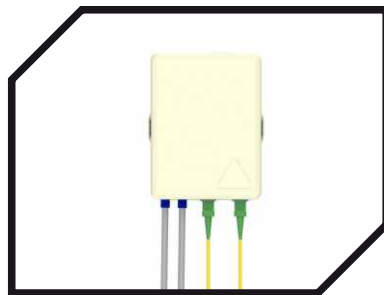

# COYOTE® FTP FIBER-OPTIC TERMINAL POINT

COMMUNICATIONS ENERGY SPECIAL INDUSTRIES SOLAR

**COYOTE®**  
FIBER OPTICS

Manufactured in South Africa

FTP w / SC-APC Adapters

Drop Cable Connection

Drop Cable Connection

Fiber-Optic connection point between the Drop Cable and the Cable Adapters