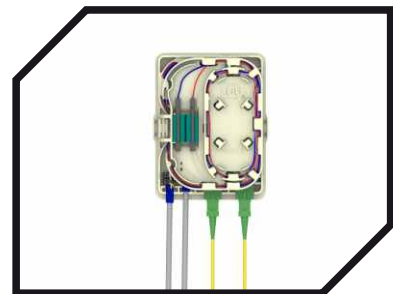

# COYOTE® FTP FIBER-OPTIC TERMINAL POINT

COMMUNICATIONS ENERGY SPECIAL INDUSTRIES SOLAR

**COYOTE®**  
FIBER OPTICS

Manufactured in South Africa

FTP w / SC-APC Adapters

Drop Cable Connection

Drop Cable Connection

Fiber-Optic connection point between the Drop Cable and the Cable Adapters

### Characteristics

- Allows accommodation of (2) adapters for subscriber output and (5) drop wire inputs.
- Tray allows (2) splicing by (mechanical or fusion.)
- Designed for pre-connectorized system to store fiber jumper.
- Fiber inputs ports through the back of the base.
- Compact size: H=108mm  
L = 80 mm x P = 28 mm.
- Colours: white and grey (other colors available at special request. MOQ's apply)
- Can be easily installed on any flat vertical wall.
- The tray design allows for perfect routing and control of fibers.