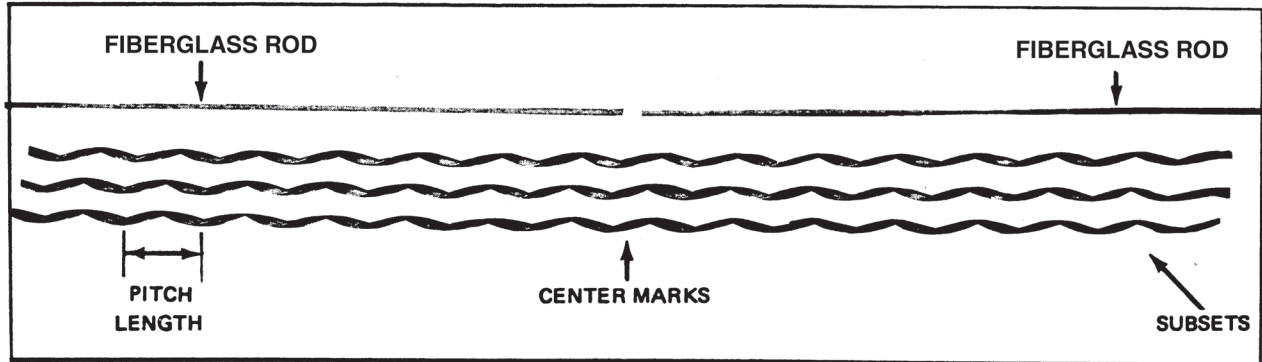

GLAS-Splice for Fiberglass Rod (solid)

GLAS-Splice

CATALOG NUMBER	FIBERGLASS ROD		UNITS	WT./ LBS.	LENGTH (INCHES)	COLOR CODE
	SIZE (SOLID)	MEAN DIA.	PER CARTON			
GSR-2130	1/4"	.290"	50	53	37	RED
GSR-2131	5/16"	.337"	25	54	50	ORANGE
GSR-2132	3/8"	.400"	20	68	60	YELLOW
GSR-2134	1/2"	.525"	10	73	79	GREEN
GSR-2136	5/8"	.670"	5	66	101	BLACK

Left Hand Lay Standard

Please visit our web site at www.preformed.com for additional literature.

GLAS-GRIP® Application Procedure - SP2097