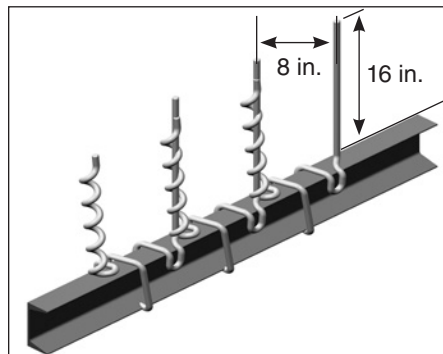

APPLICATIONS

Spacing: A minimum of two BIRD PERCH DETERRENTS are required to ensure proper application. Each BIRD PERCH DETERRENT has approximately an 8" spacing between the uprights. Calculate the number required for the distance between insulators and/or pole.