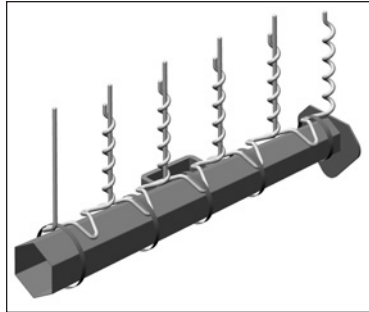

### BIRD PERCH DETERRENT

Davit Arm

Angle

**Spacing:** Approximately 8" between deterrent uprights

**Color:** Gray

**Material:** Outdoor grade polyvinyl chloride (PVC)

**Crossarm Dimensions:** 3.25"(W) x 4.25"(H) up to 3.75"(W) x 4.75"(H)

The BIRD PERCH DETERRENT is lightweight, offers little wind resistance and is easily and quickly installed by hand or by hot stick. The BIRD PERCH DETERRENT will remain in its applied location and will not move along the crossarm due to Aeolian vibration or other conditions.