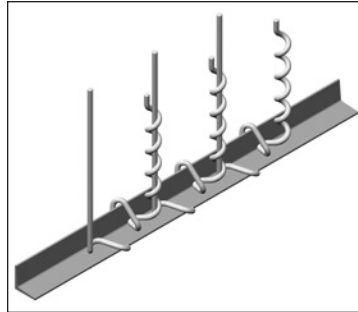

### BIRD PERCH DETERRENT

Davit Arm

Angle

**Spacing:** Approximately 8" between deterrent uprights

**Color:** Gray

**Material:** Outdoor grade polyvinyl chloride (PVC)

**Crossarm Dimensions:** 3.25"(W) x 4.25"(H) up to 3.75"(W) x 4.75"(H)

## GENERAL RECOMMENDATIONS

The BIRD PERCH DETERRENT is designed to provide protection from incidental avian contact with overhead distribution lines. It provides an economical means of reducing bird fatalities and line outages while being easily installed over distribution crossarms.