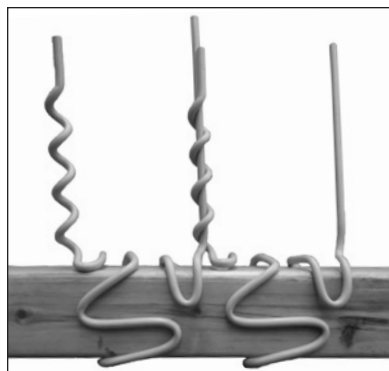

BIRD PERCH DETERRENT™

NOMENCLATURE

BIRD PERCH DETERRENT

Crossarm

Angle

Spacing: Approximately 8" between deterrent uprights

Color: Gray or yellow

Material: Outdoor grade polyvinyl chloride (PVC)

Thermal Rating: 125°C Continuous

GENERAL RECOMMENDATIONS

The BIRD PERCH DETERRENT (BPD) is designed to restrict an area on a structure where large birds can perch. In a Distribution Environment, the BPD can prevent electrocution due to incidental avian contact. In a transmission setting, fouling of key equipment can be stopped. It provides an economical means of reducing line outages while being easily installed.

The BIRD PERCH DETERRENT is lightweight, offers little wind resistance and is easily and quickly installed by hand or by hot stick. The BIRD PERCH DETERRENT will remain in its applied location and will not move along the crossarm due to Aeolian vibration or other conditions.

Materials: The BIRD PERCH DETERRENT is manufactured from outdoor grade polyvinyl chloride (PVC) possessing excellent chemical and strength properties and will retain good physical characteristics within a range of extreme temperatures. Industrial fumes and salt water won't degrade the properties of rigid PVC.