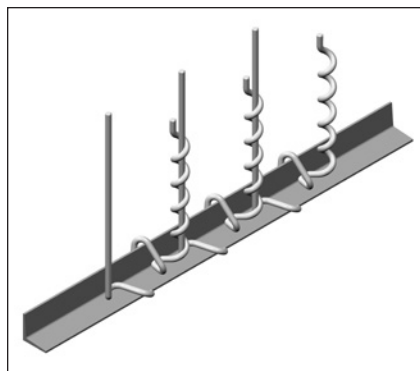

BIRD PERCH DETERRENT™

NOMENCLATURE

BIRD PERCH DETERRENT

Crossarm

Angle

Spacing: Approximately 8" between deterrent uprights

Color: Gray or yellow

Material: Outdoor grade polyvinyl chloride (PVC)

Thermal Rating: 125°C Continuous

GENERAL RECOMMENDATIONS

The BIRD PERCH DETERRENT (BPD) is designed to restrict an area on a structure where large birds can perch. In a Distribution Environment, the BPD can prevent electrocution due to incidental avian contact. In a transmission setting, fouling of key equipment can be stopped. It provides an economical means of reducing line outages while being easily installed.

The BIRD PERCH DETERRENT is lightweight, offers little wind resistance and is easily and quickly installed by hand or by hot stick. The BIRD PERCH DETERRENT will remain in its applied location and will not move along the crossarm due to Aeolian vibration or other conditions.