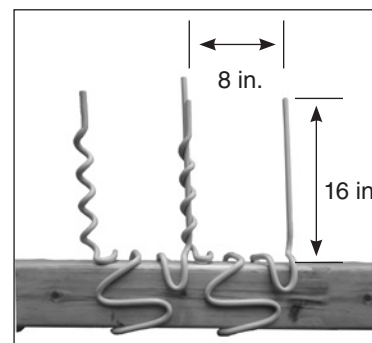

BIRD PERCH DETERRENT™

NOMENCLATURE

BIRD PERCH DETERRENT

Crossarm

Angle

Spacing: Approximately 8" between deterrent uprights

Color: Gray or yellow

Material: Outdoor grade polyvinyl chloride (PVC)

Thermal Rating: 125°C Continuous

GENERAL RECOMMENDATIONS

The BIRD PERCH DETERRENT (BPD) is designed to restrict an area on a structure where large birds can perch. In a Distribution Environment, the BPD can prevent electrocution due to incidental avian contact. In a transmission setting, fouling of key equipment can be stopped. It provides an economical means of reducing line outages while being easily installed.

The BIRD PERCH DETERRENT is lightweight, offers little wind resistance and is easily and quickly installed by hand or by hot stick. The BIRD PERCH DETERRENT will remain in its applied location and will not move along the crossarm due to Aeolian vibration or other conditions.

Catalog Number	Description	Crossarm/Angle Dimensions (W x H)	Carton Qty
BPD-XARM	BIRD PERCH DETERRENT Crossarm	3.25" x 4.25" (8.3 x 10.8 cm) up to 3.75" x 4.75" (9.5 x 12 cm)	16
BPD-A22	BIRD PERCH DETERRENT Angle	2" x 2" (5.0 x 5.0 cm)	24
BPD-IA22	BIRD PERCH DETERRENT Inverted Angle	2" x 2" (5.0 x 5.0 cm)	24
BPD-A25	BIRD PERCH DETERRENT Angle	2.5" x 2.5" (6.3 x 6.3 cm)	24
BPD-IA25	BIRD PERCH DETERRENT Inverted Angle	2.5" x 2.5" (6.3 x 6.3 cm)	24
BPD-A225	BIRD PERCH DETERRENT Angle	2" x 2.5" (5.0 x 6.3 cm)	24
BPD-IA225	BIRD PERCH DETERRENT Inverted Angle	2" x 2.5" (5.0 x 6.3 cm)	24
BPD-W6I	BIRD PERCH DETERRENT I-Beam	6" x 6" (15.2 x 15.2 cm)	16
BPD-W10I	BIRD PERCH DETERRENT I-Beam	10" x 10" (25.4 x 25.4 cm)	16
BPD-HD64	BIRD PERCH DETERRENT Heavy Duty Crossarm	6" x 4" (15.2 x 10.2 cm)	16
BPD-HD55	BIRD PERCH DETERRENT Heavy Duty Crossarm	5" x 5" (12.7 x 12.7 cm)	16
BPD-DAVIT	BIRD PERCH DETERRENT Davit Arm	Universal	24
BPD-HD3585	BIRD PERCH DETERRENT Heavy Duty Crossarm	3-1/2" x 8-1/2" (8.8 x 8.8 cm)	16
BPD-HD5777	BIRD PERCH DETERRENT Heavy Duty Crossarm	5-3/4" x 7-3/4" (14.6 x 14.6 cm)	16