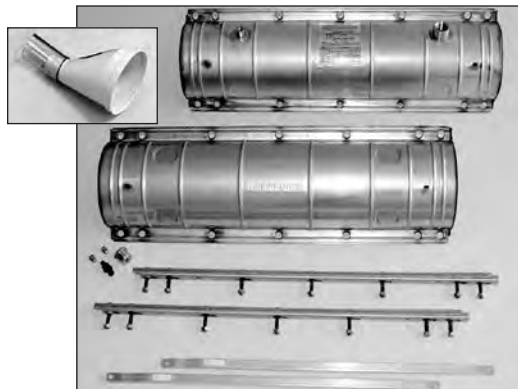

ARMADILLO® Stainless Shell Kits

ARMADILLO Stainless Shell Kits

ARMADILLO Stainless shells are precision-formed of stainless steel with an inside liner of neoprene. They feature a permanent gasket-sealing system that requires no re-entry kit or cleaning upon re-entry, and an integral air flange and grounding lead that allow pressurization and grounding through the shell. The LOCKBAR™ Fastening system features corrosion-resistant stainless steel front and back bars that mate through the flange area and lock into position to reduce installation time.